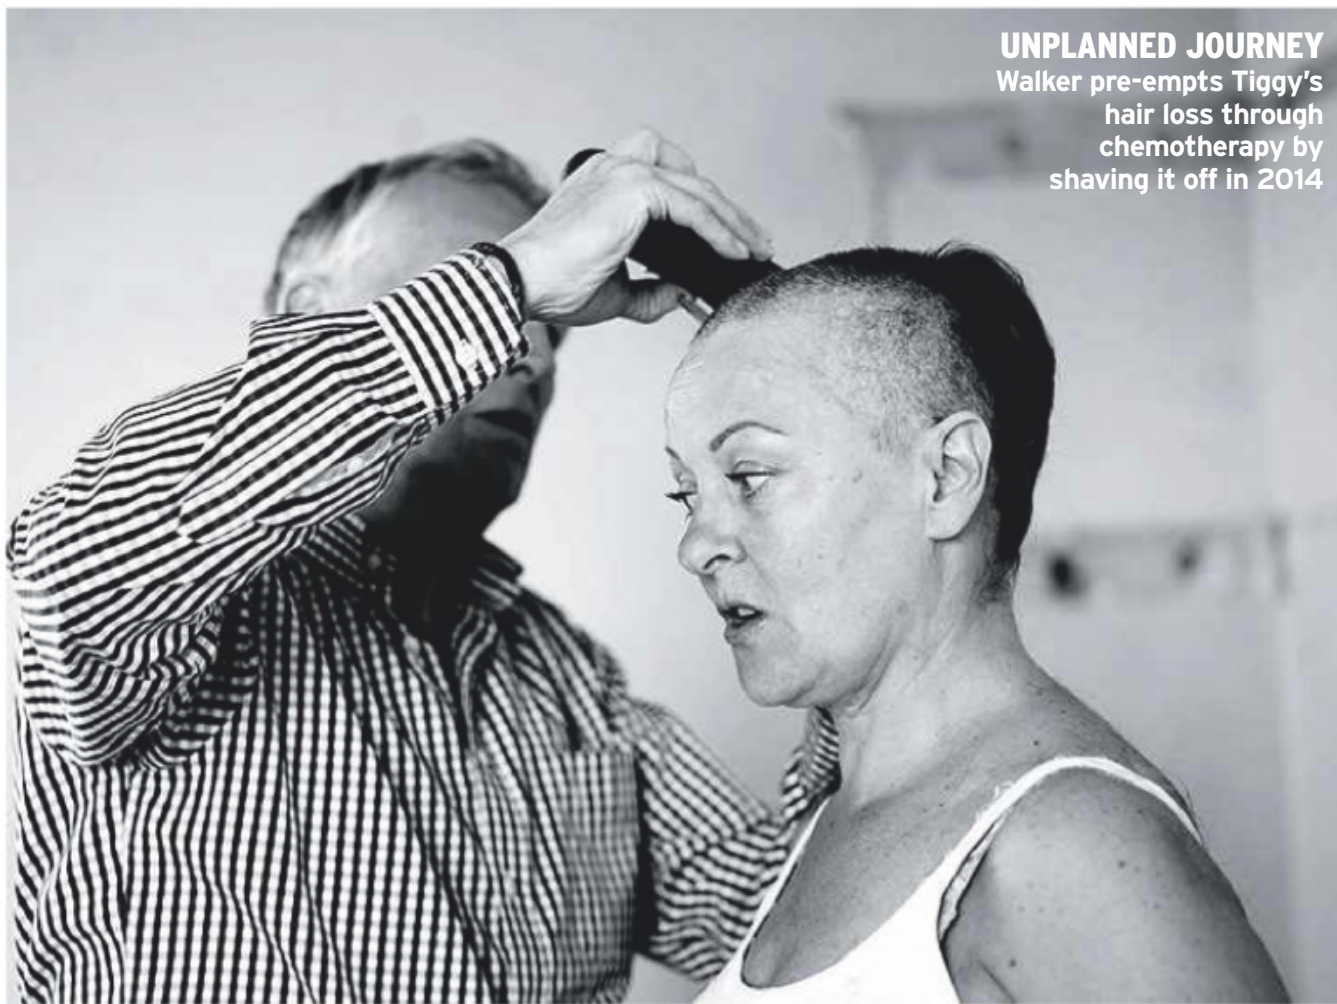

UNPLANNED JOURNEY
Walker pre-empts Tiggy’s hair loss through chemotherapy by shaving it off in 2014

◁ that he had been unable to return to England to say goodbye. (He was skint and hadn’t sorted out his green card and was worried he wouldn’t be allowed back in, when his then wife and two children were in the States with him.) “But the relationship I had with him after he died was much better, in a way, than the one I had when he was alive – ha-ha-ha-ha,” he laughs.

At a certain point in his life, the real sex and drugs and rock ‘n’ roll lifestyle did kick in with threesomes and recreational drug use that turned into a full-on cocaine addiction. There have been hard times, such as being so broke in San Francisco that he and his son, Sam, were sleeping in the car. Periods of depression, his paternal grandfather took his own life, as did other close relations. His attempt to end his own life was botched when he couldn’t close the car window because of the pipe from the exhaust, and he remained stubbornly (and happily) resistant to the poisonous fumes, deciding in the end that he was making a foolish mistake.

IN 1999, HE was the subject of a *News of the World* sting and the reporters secretly filmed Walker snorting cocaine. The BBC suspended him from his drivetime show but he was reinstated mainly, he believes, because his listeners wrote in to support him in sufficient numbers to impress the management.

Caroline Flack’s suicide is on our minds when we meet and I wonder whether, after his experience, he blames the media. He says that social media where people can be “as

‘I said, “Forget Sinéad O’Connor, you look beautiful”

mean and hateful as they want to be” behind anonymity is as much to blame, as well as ITV: “I wish Caroline Flack had had more support from ITV. I really think they should have supported her in the same way that they did Ant from Ant and Dec.”

Is it that women are worth less than men? “No, I think it was down to the financial value of the individual. That’s the reality. Ant and Dec’s programmes earn a huge amount of income.”

Since the Bay City Rollers were his idea of “musical garbage”, as he said on air, much to the distress of their many fans (he was unrepentant), what are his favourite singles from the period? He cheats and picks one from 1965 – Otis Redding’s *Respect*, which Redding wrote although Aretha Franklin’s version is the better known. “But Otis Redding’s has such power, such a great driving beat and I remember I heard it in a pub near Birmingham that used to do disco weekends and I thought, ‘Some way, somehow, I’m going to earn my living being involved with music.’”

Final question. He’s interviewed a lot of rock gods, so was it ever a case of “Never meet your heroes?” “Well, I’ve never been *completely* disappointed” – we both hoot at this – “but some of them did keep me waiting for an awful long time.”