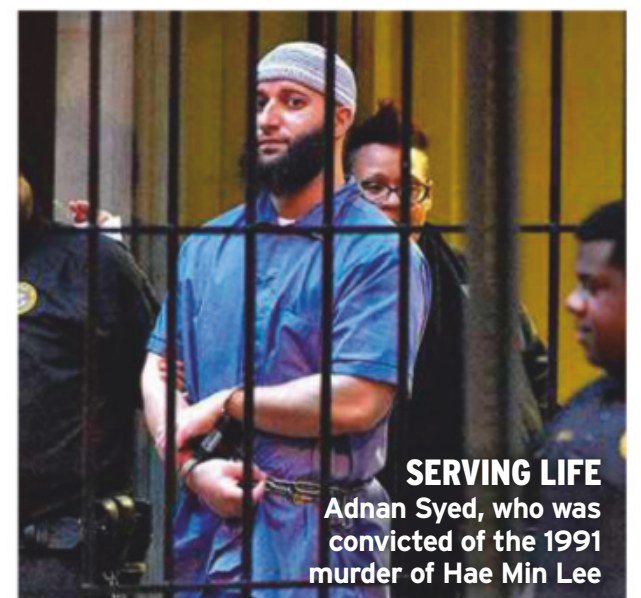

True crime

Here are six of the best to stop you in your tracks

Criminal cases are often too complicated to get proper treatment in the newspapers. The devil is always in the detail, which is why true crime suits the podcast format so well. Here are six true-crime podcasts to get you started, with crimes that range from international swindles through political assassinations to sadly workaday murders. Each one is guaranteed to have you stopping in your tracks at least once and saying, “They did *what?*” And lots of them will have you thinking how amazing it is that you’d never heard this story before. There’s a whole world of diverting darkness out there, all of which can be easily summoned with a couple of clicks on your smartphone...

How to find a podcast You only need its name. Then simply type the name into Google and listen on your computer. Although most people listen to podcasts on smartphones via apps such as **BBC Sounds, Apple Podcasts, Stitcher** or **Acast**. If there isn’t one on your phone, you can download a free one from the web in seconds. Then search within the app for the podcast you want, “subscribe” to it, which doesn’t cost anything, and every time the podcast publishes a new episode, a new one pops up in your feed – listen to it at leisure.

PODCAST OF THE WEEK

SERVING LIFE
Adnan Syed, who was convicted of the 1991 murder of Hae Min Lee

Serial

The boom in true-crime podcasts began in 2014 with this American production, which is so polished you might mistake it for fiction. Its first season sought to shed light on the 1999 murder of a high school student. What made *Serial* gripping is it didn’t set out to prove the guilt or innocence of the boyfriend who was convicted of the crime, instead putting the listeners in the position of the members of the jury, trying to decide who to believe.