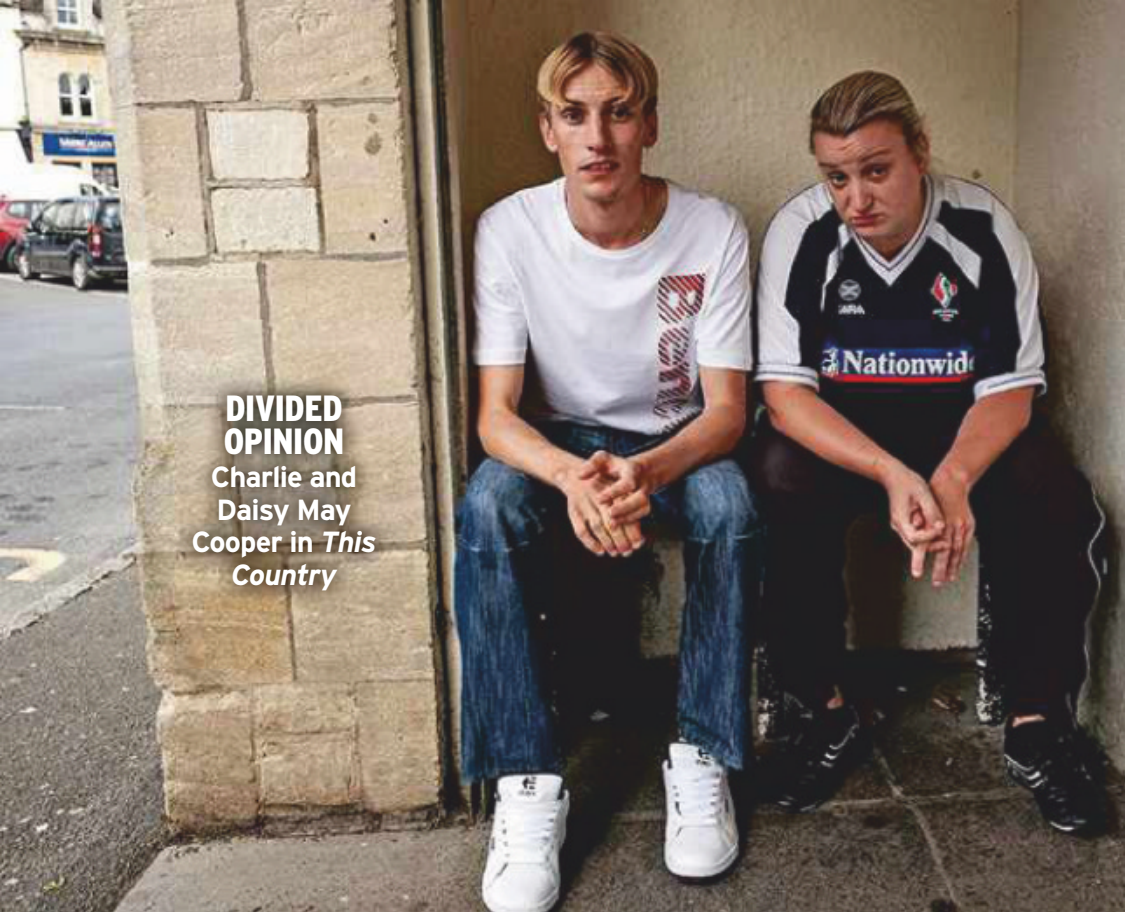

DIVIDED OPINION
Charlie and Daisy May Cooper in *This Country*

LOVED IT...

Like so many fans, I'm sad that *This Country* (BBC1) is no more. Plaudits to Daisy May and Charlie Cooper for one of the most original mockumentaries of recent years and to Mandy (delightful Ashley McGuire) and the Vicar (Paul Chahidi) for pared-back, believable characterisation.

Kurtan's grief at the Vicar's news was so touching, his anger so convincing, that even when he changed his mind – as he does with so many things – it ranked as a reflection of Charlie's true acting ability. Give that boy a Bafta!
Anna Coats-Brown Hove, East Sussex

...LOATHED IT

There is no comedy for me in pointing out other people's apparent lack of intellect, which is why I found Ricky Gervais's *Derek* deeply unsettling and insulting. *The Vicar of Dibley* and the much-missed gormless Alice had the odd good line; but for me *This Country* goes the whole hog, or as Kurtan elegantly put it to Kerry, "You're as thick as compacted pig

s***." The only saving grace was the lack of canned laughter.

Oh for the days of intelligent, clever, often cutting humour like Dave Allen or the inspired lunacy of the Goons or Monty Python – all of them funny without it being at the expense of others.

Martin Walker Keighley, West Yorkshire

MY TRAIN OF THOUGHT

We very much enjoyed the wonderfully calming series *The Yorkshire Steam Railway: All Aboard* (Channel 5), although we spotted one or two mistakes in the commentary. The 9F locomotive featured is not "the only one on the planet". Nine examples survive, not least of which is *Evening Star*, the last steam locomotive built for British Railways, and housed at the railway museum in York.

The top speed of the Scorpion reconnaissance vehicle is 50mph, not the 70mph stated. I think the producers mixed up miles and

kilometres. And finally, it's the Great Central Railway at Loughborough, not the Grand Central Railway. But here's hoping for another series, eventually!

Tim Coles Cambridge

RADIO 2, REVIVED

The coronavirus situation has not only brought out the best in so many people, it has made Radio 2 listenable again. The millennials' playlist has been replaced with music for all ages. May we hope that when the crisis is over, Radio 2 will be a station for everyone.

Colin Tanner Strontian, Highland