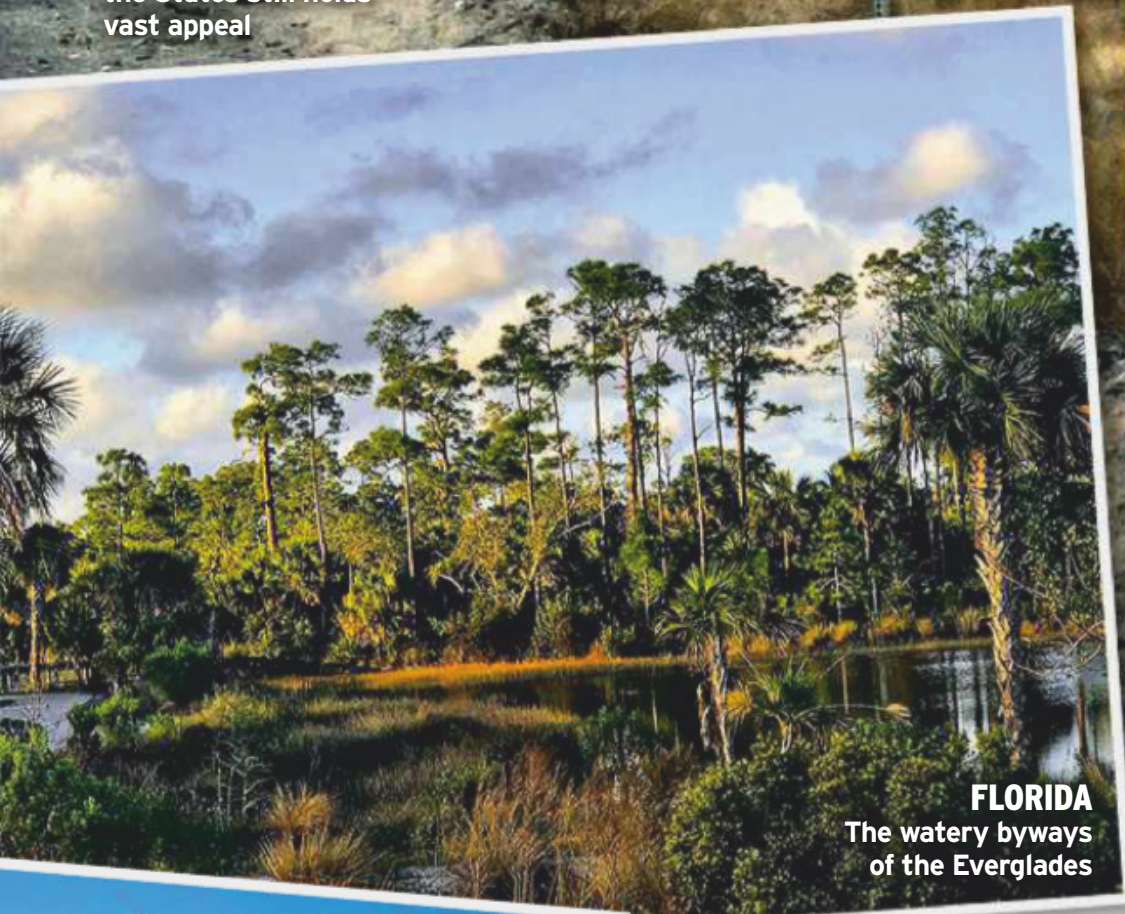

ROUTE 66
The old road across the States still holds vast appeal

ARIZONA
A funky store on Route 66

FLORIDA
The watery byways of the Everglades