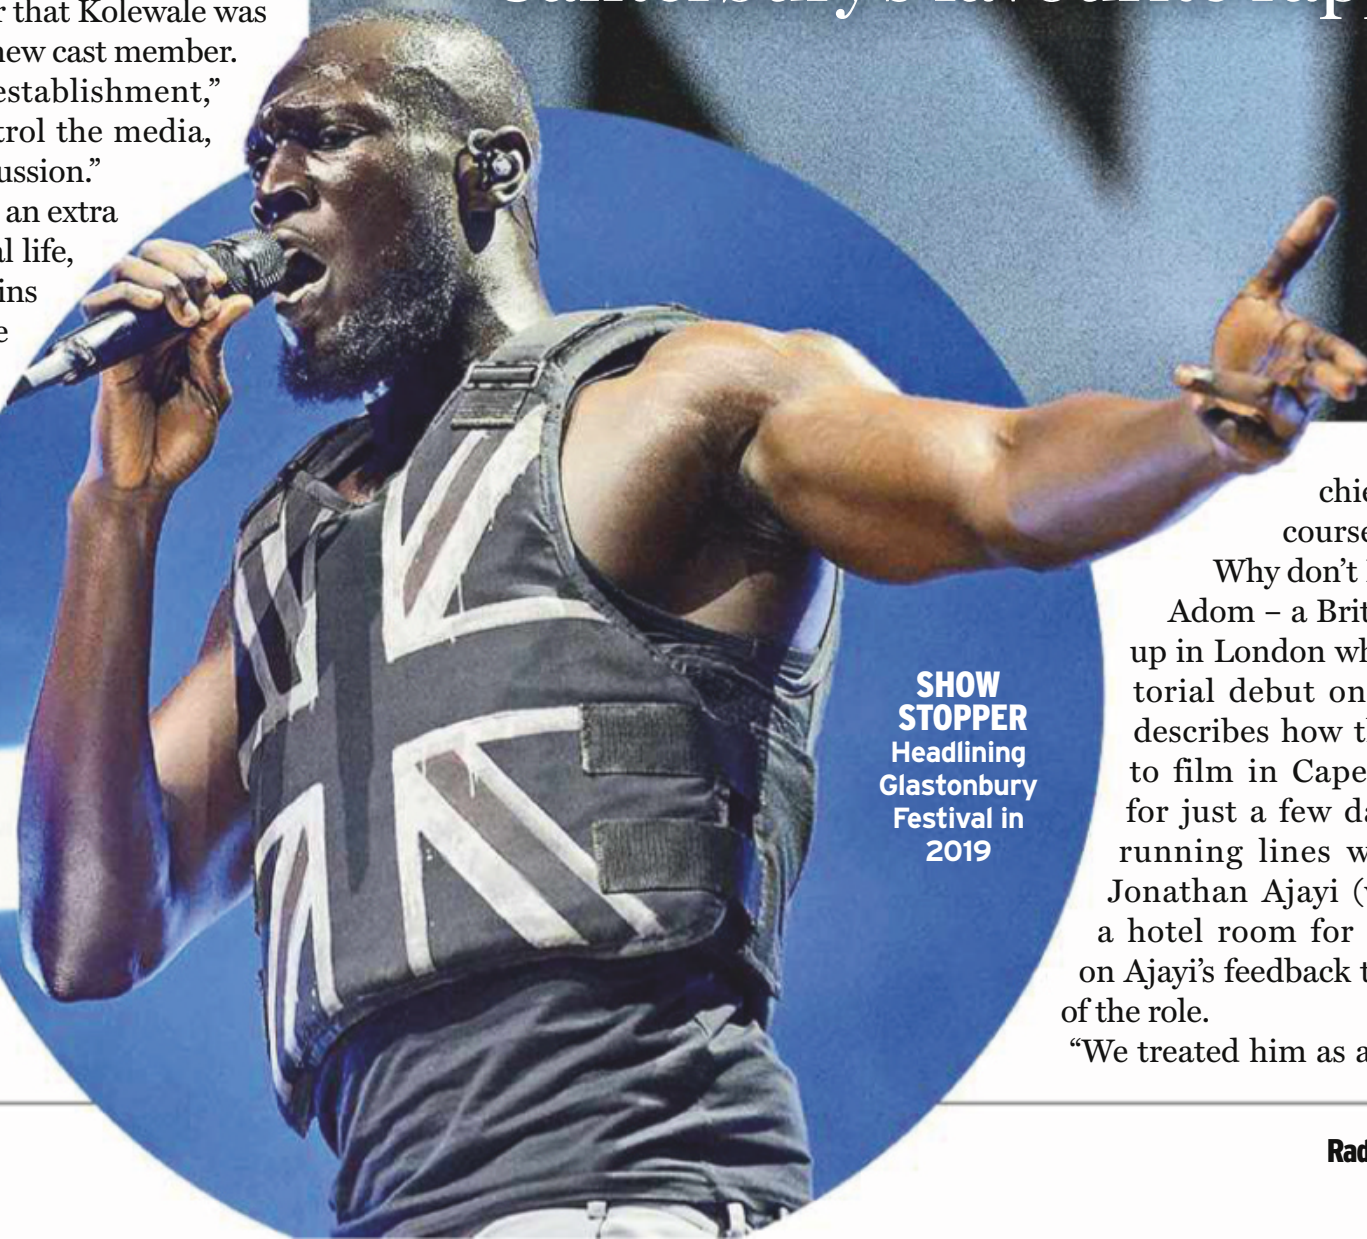

For Adom and Mavahalli, he was perfect casting. Stormzy was already a massive fan of the books, having read them at school. When Blackman presented him with an award at the 2018 South Bank Sky Arts Awards, he told her just how much the books meant to him. "I was trying to be cool," recalls Blackman, "but I think my smile was in danger of swallowing my face!" Stormzy told her he would love to be involved in the TV adaptation in any way he could, so she passed the message on.

Though another role was considered (a policeman), it quickly became clear that Kolewale was the right part for the show's new cast member. "Kolewale represents the establishment," says Mavahalli. "If you control the media, you control the national discussion."

It's clever casting, bringing an extra dimension to the part. In real life, Stormzy has had several run-ins with newspapers such as the *Daily Mail* and *The Sun* over his quotes being taken out of context and claims of racism, so seeing him as Kolewale reminds you of how certain parts of the media can stereotype and pigeonhole men like him. "When you see young black men on screen, they tend to be playing gangsters or criminals," says Mavahalli. "We don't see them in an establishment position of power. Seeing Stormzy play an editor-in-

TAKING TV BY STORMZY

As Stormzy joins the cast of *Noughts + Crosses*, Miranda Sawyer goes in search of the Archbishop of Canterbury's favourite rapper

SHOW STOPPER
Headlining Glastonbury Festival in 2019

chief makes you think, 'Of course he could do that job! Why don't I see that in real life?'"

Adom – a British-Ghanaian brought up in London who makes his TV directorial debut on *Noughts + Crosses* – describes how the musician went out to film in Cape Town, South Africa, for just a few days. He worked hard, running lines with Adom and actor Jonathan Ajayi (who plays Lekan), in a hotel room for several hours, taking on Ajayi's feedback to enjoy the physicality of the role.

"We treated him as an actor, which is what